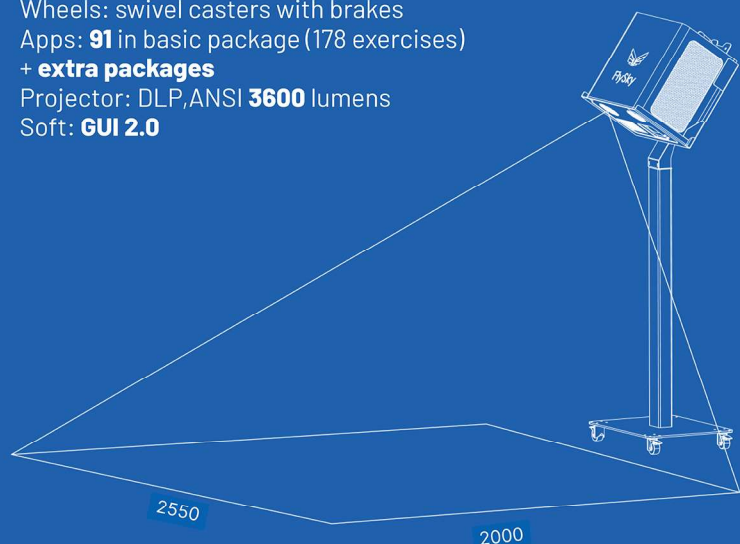

Interactive Floor **FlySky GO MAX**

Specification:

Height: **1800** mm

Weight: **~32** kg

Floor size: **2550x2000** mm

Distance from front of unit to
top-edge of projection: **500** mm

Recommended number of players: **1-6**

Wheels: swivel casters with brakes

Apps: **91** in basic package (178 exercises)

+ **extra packages**

Projector: DLP, ANSI **3600** lumens

Soft: **GUI 2.0**

MÁS INFORMACIÓN

E-mail: info@trilogic.eus

Tfno: **+34 944 535 766**